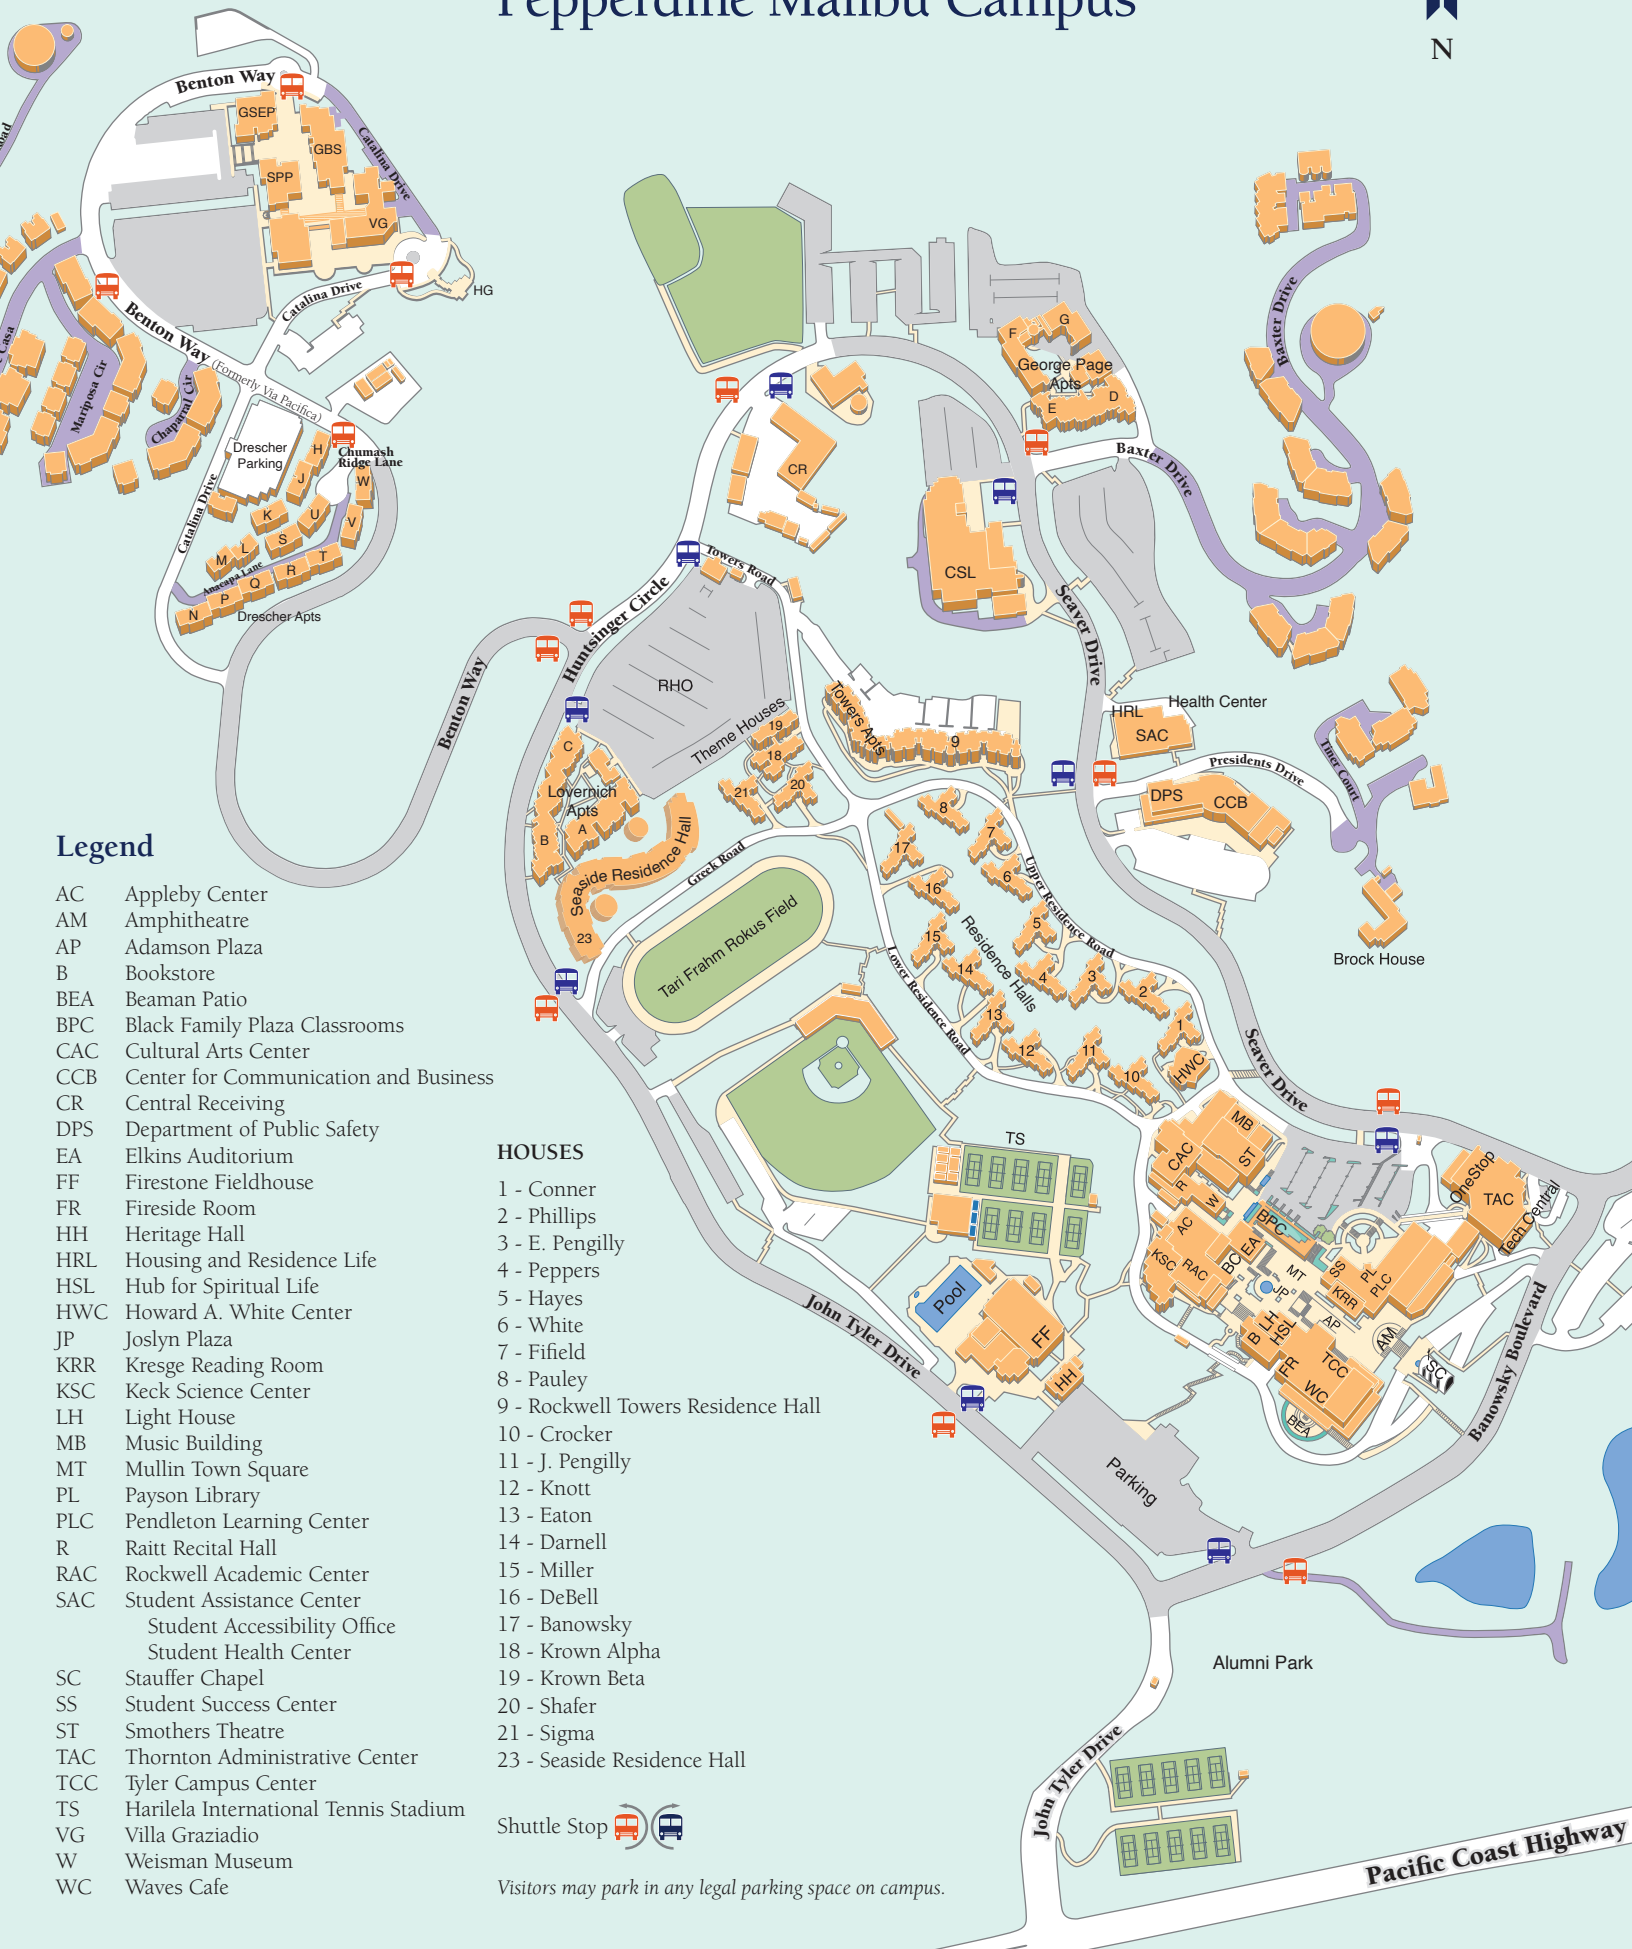

# Pepperdine Malibu Campus

## Legend

- AC Appleby Center
- AM Amphitheatre
- AP Adamson Plaza
- B Bookstore
- BEA Beaman Patio
- BPC Black Family Plaza Classrooms
- CAC Cultural Arts Center
- CCB Center for Communication and Business
- CR Central Receiving
- DPS Department of Public Safety
- EA Elkins Auditorium
- FF Firestone Fieldhouse
- FR Fireside Room
- HH Heritage Hall
- HRL Housing and Residence Life
- HSL Hub for Spiritual Life
- HWC Howard A. White Center
- JP Joslyn Plaza
- KRR Kresge Reading Room
- KSC Keck Science Center
- LH Light House
- MB Music Building
- MT Mullin Town Square
- PL Payson Library
- PLC Pendleton Learning Center
- R Raitt Recital Hall
- RAC Rockwell Academic Center
- SAC Student Assistance Center
- Student Accessibility Office
- Student Health Center
- SC Stauffer Chapel
- SS Student Success Center
- ST Smothers Theatre
- TAC Thornton Administrative Center
- TCC Tyler Campus Center
- TS Harilela International Tennis Stadium
- VG Villa Graziadio
- W Weisman Museum
- WC Waves Cafe

## HOUSES

- 1 - Conner
- 2 - Phillips
- 3 - E. Pengilly
- 4 - Peppers
- 5 - Hayes
- 6 - White
- 7 - Fifield
- 8 - Pauley
- 9 - Rockwell Towers Residence Hall
- 10 - Crocker
- 11 - J. Pengilly
- 12 - Knott
- 13 - Eaton
- 14 - Darnell
- 15 - Miller
- 16 - DeBell
- 17 - Banowsky
- 18 - Krown Alpha
- 19 - Krown Beta
- 20 - Shafer
- 21 - Sigma
- 23 - Seaside Residence Hall

Shuttle Stop

Visitors may park in any legal parking space on campus.