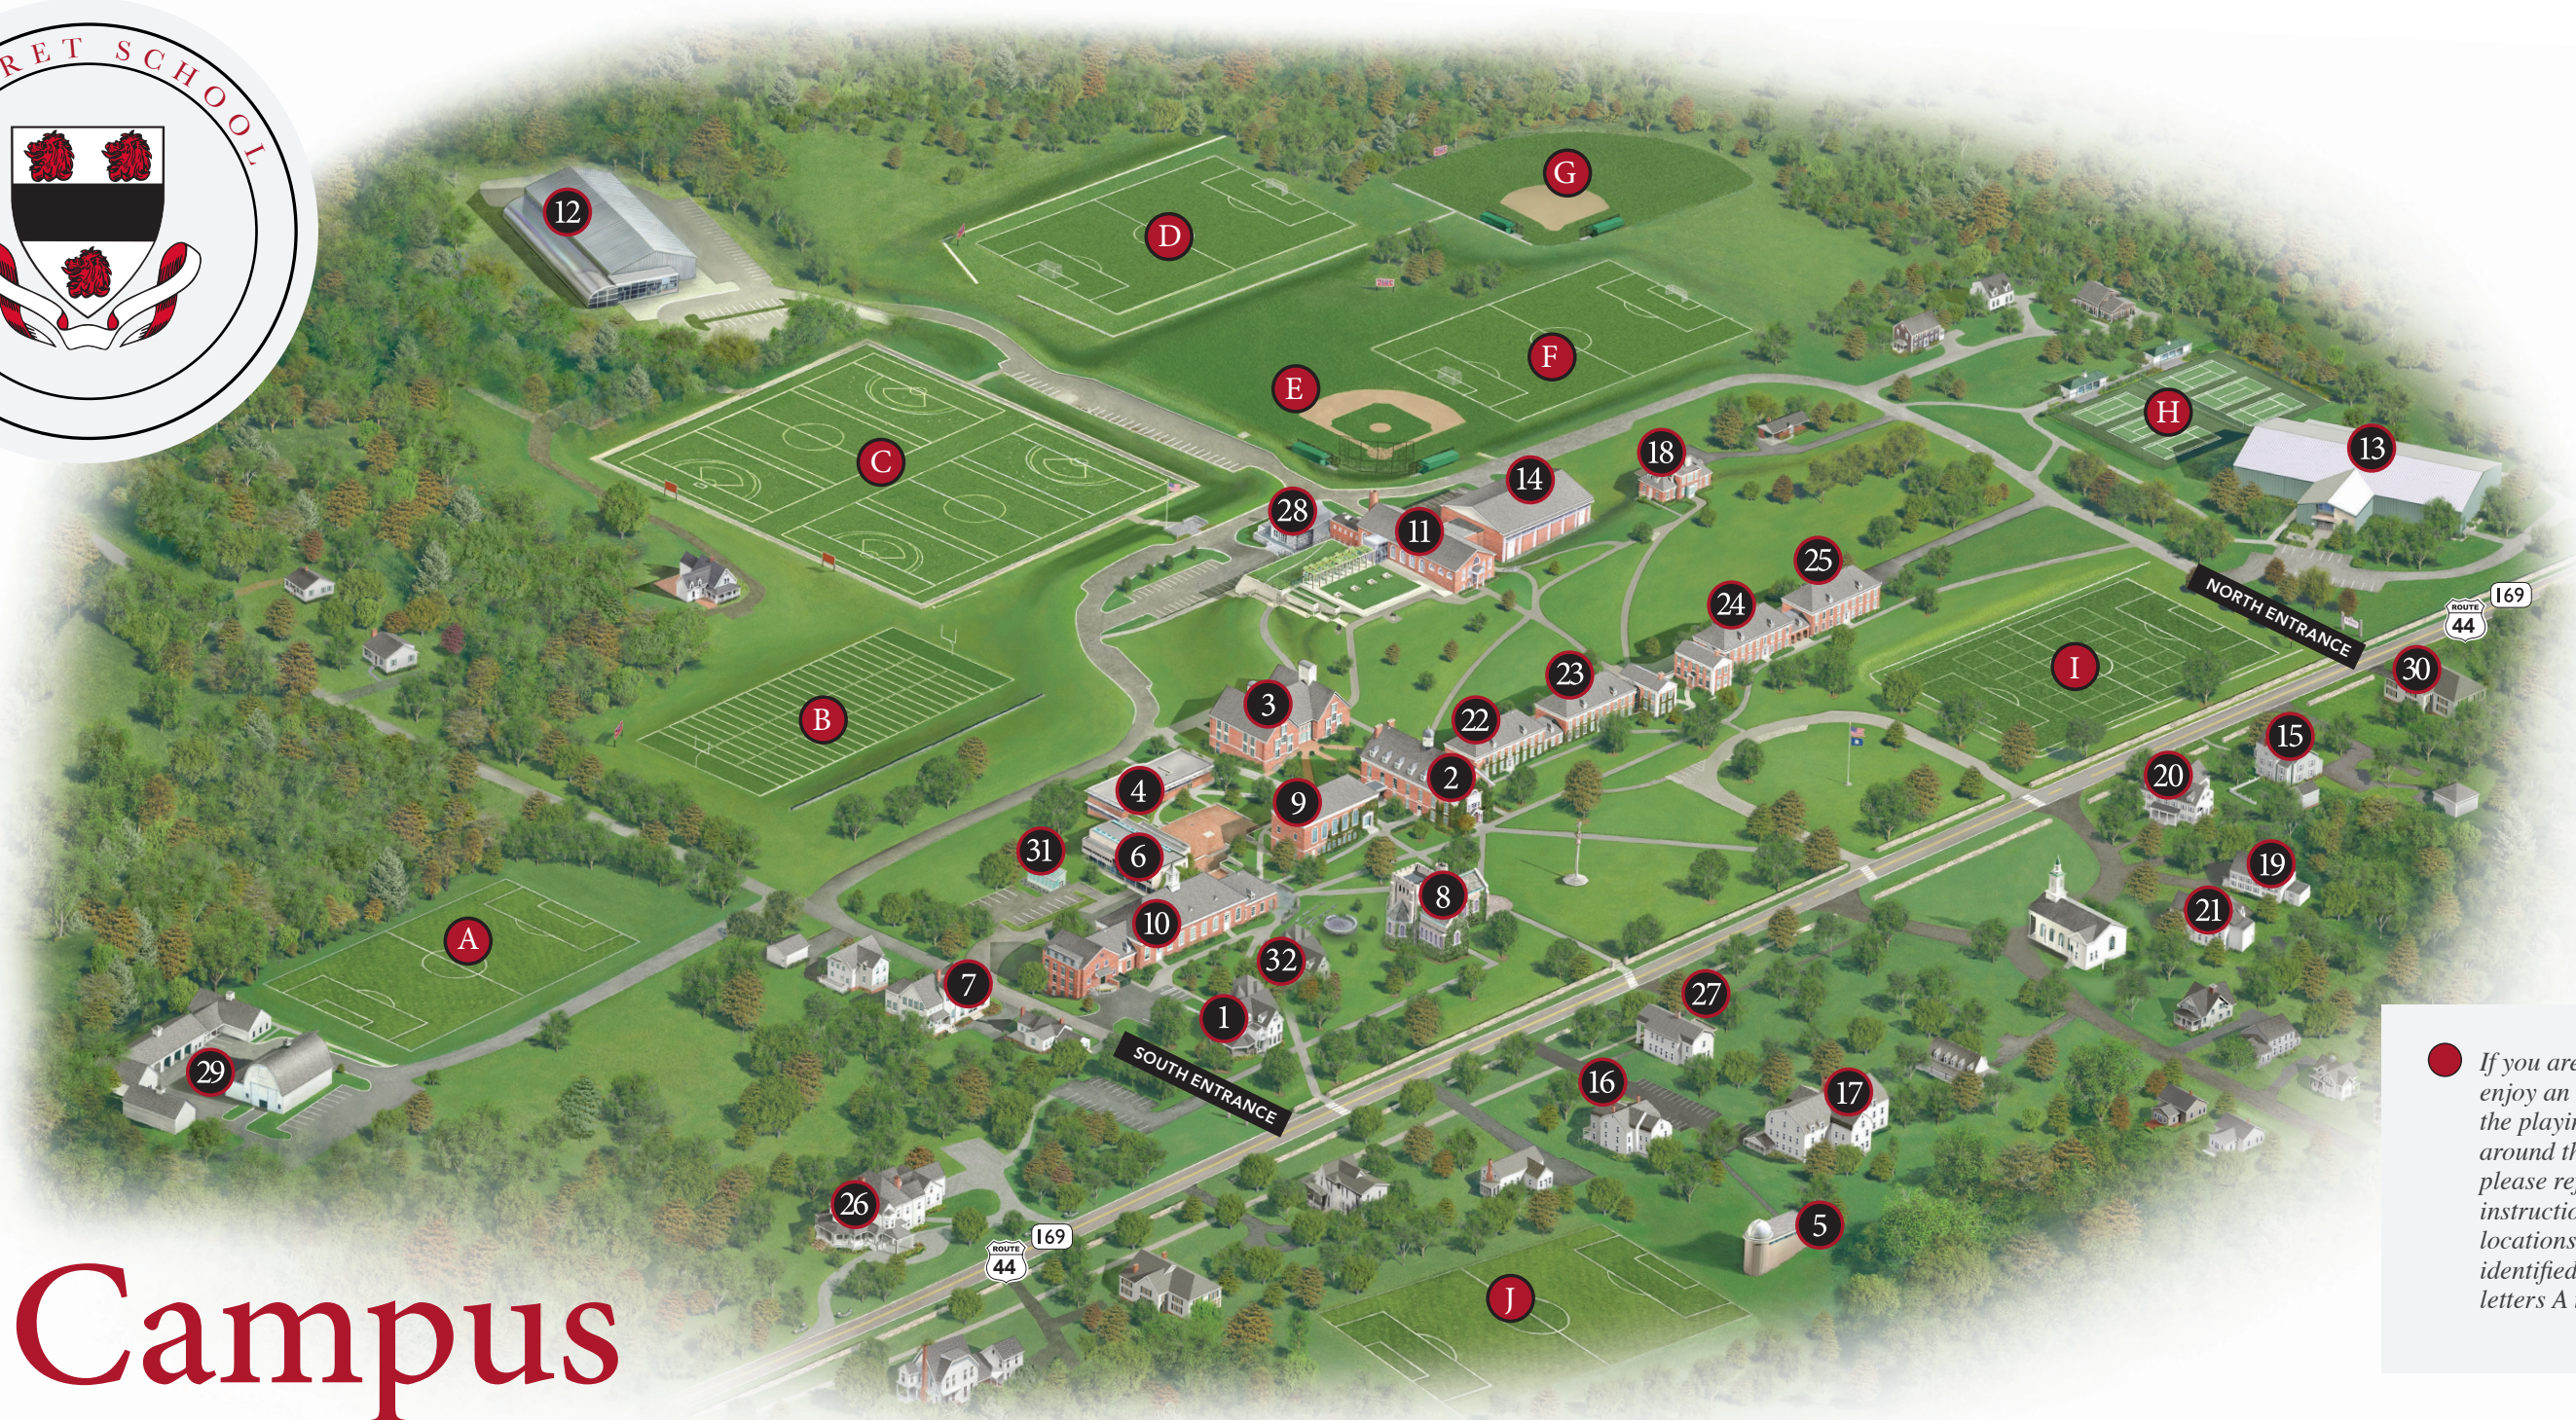

Campus

● If you are planning to enjoy an event on one of the playing fields located around the campus, please refer to event instructions for specific locations which are identified on this map as letters A through J.

- | | | | |
|---|---|--|---|
| <ul style="list-style-type: none"> 1. Robinson House
Admissions 2. School Building
Academics, Jahn Reading Room, Administrative Offices 3. Centennial Academic & Arts Center
Academics, Centennial Auditorium 4. Monell Science Building
Academics 5. Olmsted Observatory 6. du Pont Library
Collaborative Learning Center, Digital Arts, Archives 7. Schoppe Dance Studio 8. Clark Chapel 9. Hard Auditorium | <ul style="list-style-type: none"> 10. Main House
Dining Hall, Mailroom, Business Office, ATM, Communications Office 11. Corzine Athletic Center & Olmsted Student Union
Fitness Center, School Store, Tuck Shop 12. Jahn Rink 13. Strong Field House
Indoor Tennis, Yoga Studio 14. Lewis Gymnasium 15. Eastover
Dormitory 16. Olive Cottage
Dormitory | <ul style="list-style-type: none"> 17. Orchard Cottage
Dormitory 18. Pyne
Dormitory 19. Hale
Dormitory 20. Clement
Dormitory 21. Kniffin
Dormitory 22. Dunworth
Dormitory 23. Pontefract
Dormitory 24. Plant
Dormitory | <ul style="list-style-type: none"> 25. Bourne
Dormitory 26. Picerne House
Dormitory 27. Lasell Alumni House
Advancement Office 28. Parsons Lodge 29. Facilities 30. Campbell House
Head of School's Home 31. Helios Greenhouse 32. Health and Wellness Center |
|---|---|--|---|

Pomfret School Gallery
134 Main Street
Bosworth Block Building - 2nd Floor
Downtown Putnam, CT

Blodgett Boathouse
Quassett Lake
90 West Quassett Road,
Woodstock, CT 06281