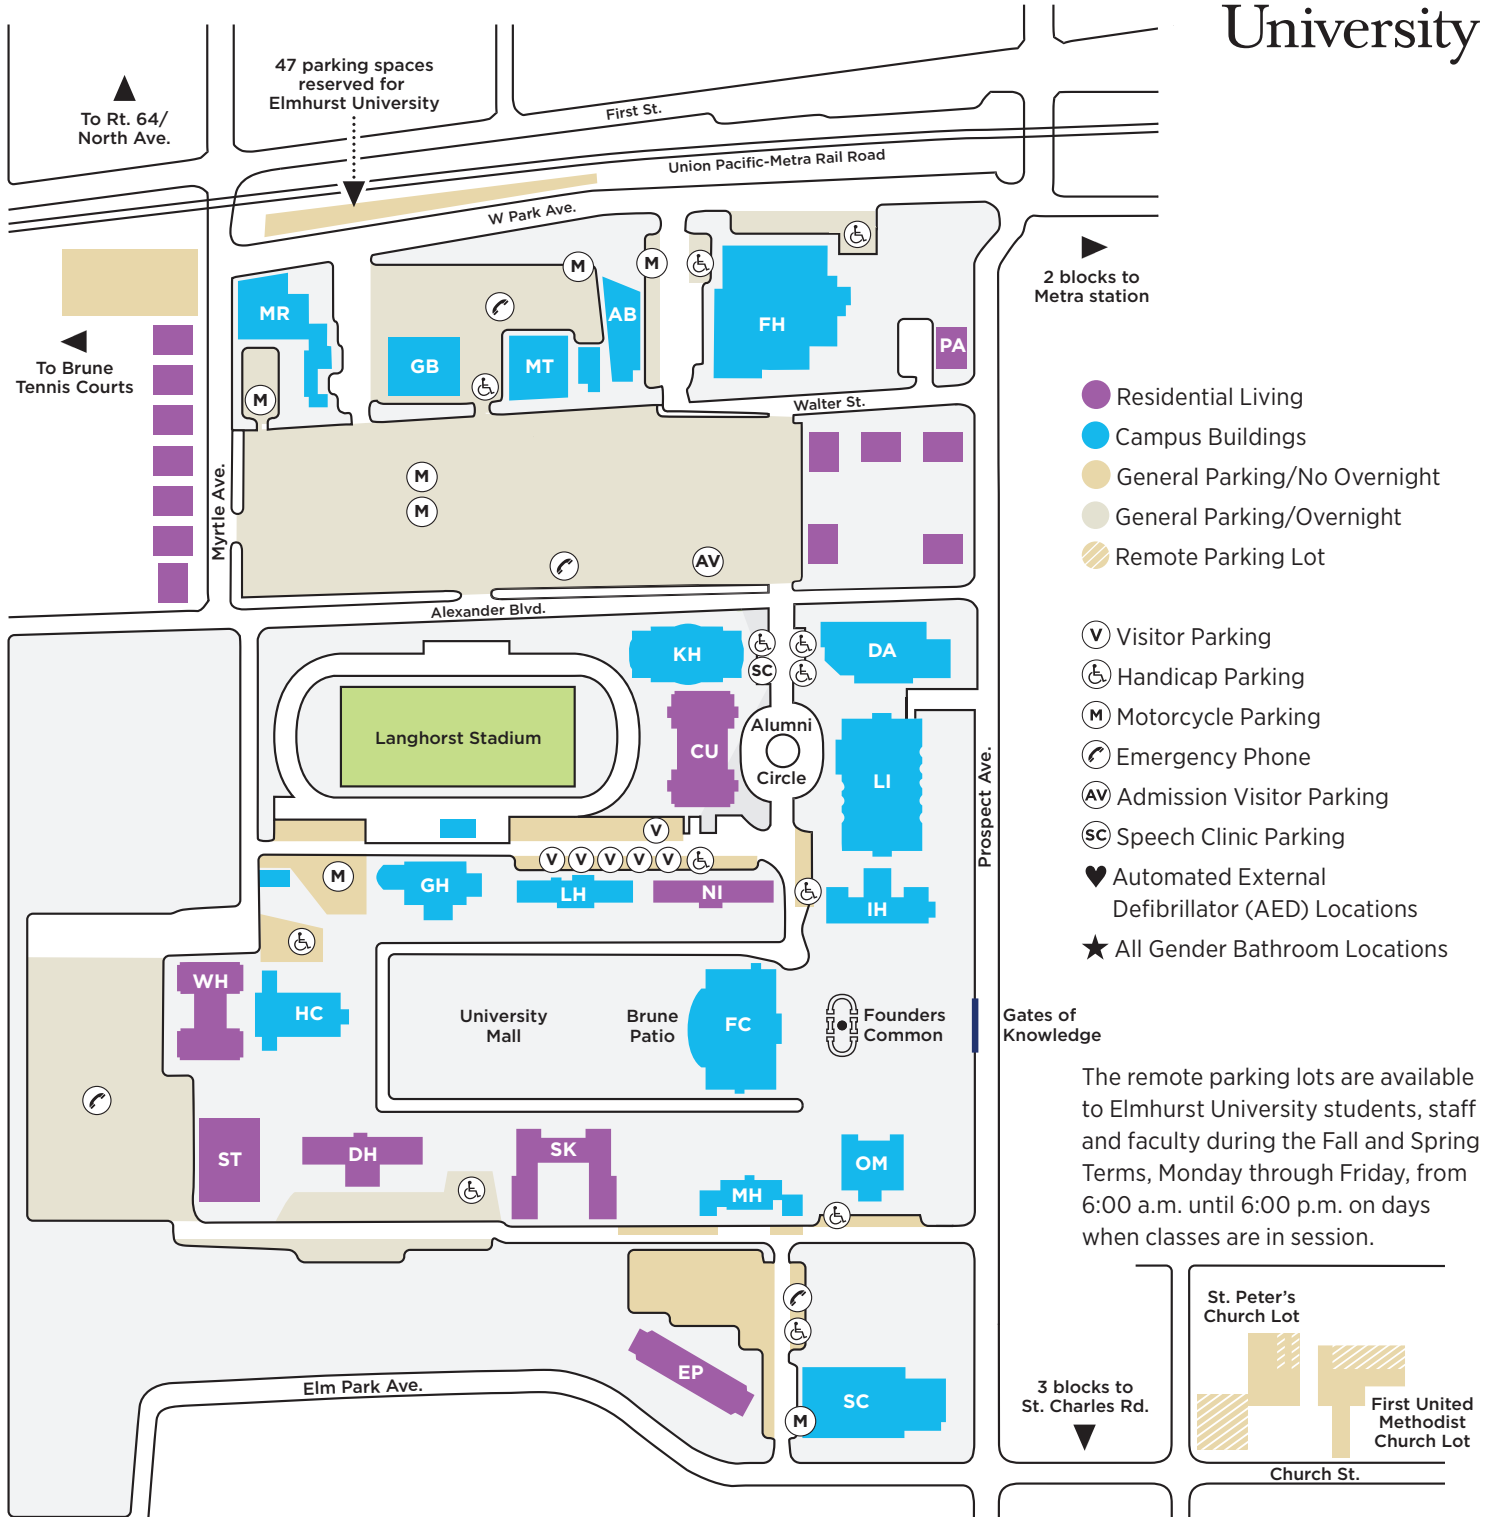

# CAMPUS MAP

AB	Accelerator ArtSpace ★	GH	Goebel Hall	MR	103 Myrtle
CU	Cureton Hall ★	HC	Hammerschmidt Memorial Chapel ♥	MT	Mill Theatre ♥
DA	Daniels Hall	IH	Irion Hall	NI	Niebuhr Hall ★♥
DH	Dinkmeyer Hall ★	KH	Jean Koplin Memorial Hall (Speech-Language-Hearing Clinic)	OM	Old Main ★
EP	Elm Park Apartments	LH	Lehmann Hall ♥	PA	Prospect Apartments
FC	Frick Center (Bookstore) ★♥	LI	A.C. Buehler Library ♥	SC	Schaible Science Center ♥
FH	R.A. Faganel Hall (Tyrrell Fitness Center) ★♥	MH	Memorial Hall	SK	Schick Hall ★
GB	Grounds Building			ST	Stanger Hall ★
				WH	West Hall ★