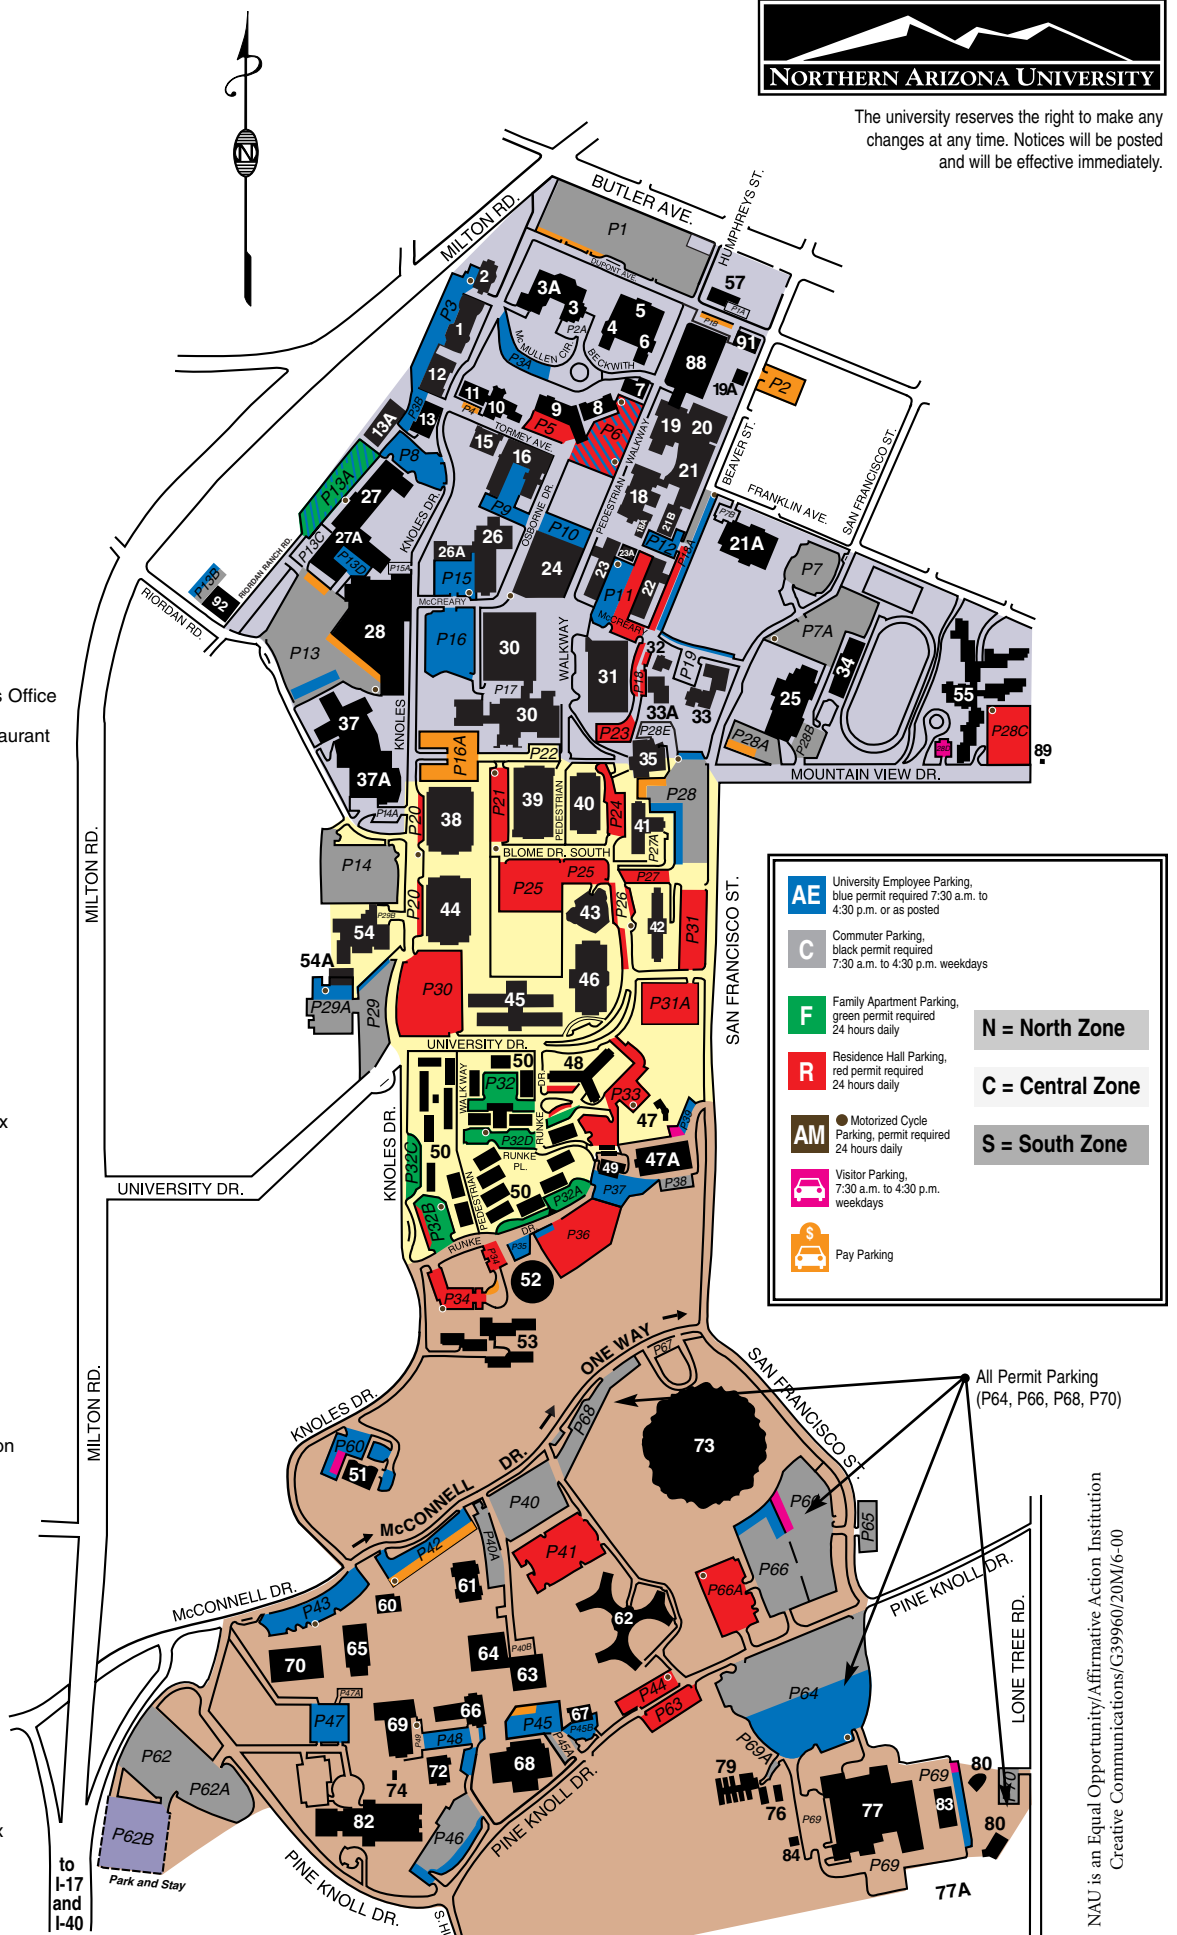

- 47 Astronomic Research Observatory
- 47A ROTC/Property Control
- 48 Reilly Hall
- 49 Anthropology Laboratory
- 50 Campus Heights Apartments
- 51 Babbitt Administrative Center
- 52 Bilby Research Center
- 53 Gabaldon Hall
- 54 Information Systems Building
- 54A Information Systems Building Annex
- 55 Mountain View Hall
- 57 Duplicating Services (Creative Communications)
- 60 Anthropology
- 61 Learning Resource Center

- 62 McConnell Hall
- 63 South Dining
- 64 du Bois Center
- 65 Social and Behavioral Sciences
- 66 Health Professions
- 67 Heating Plant Annex
- 68 Rolle Activity Center
- 69 Engineering and Technology
- 70 Business Administration
- 71 South Apartments
- 72 Nursing
- 73 Walkup Skydome
- 74 Anechoic Chamber
- 76 Avian Cognition Laboratory
- 77 Facility Management
- 77A Facility Management Annex
- 79 Greenhouse Complex
- 80 Ceramics Complex
- 82 Southwest Forest Science Complex
- 83 KNAU and Bus Barn
- 84 Recycling Building
- 88 John F. Wettaw Biology and Biochemistry Building
- 89 Fountaine Apartments
- 91 Centennial Building
- 91 Parking Services/Visitor Information
- 92 Ponderosa Building

The university reserves the right to make any changes at any time. Notices will be posted and will be effective immediately.

AE	University Employee Parking, blue permit required 7:30 a.m. to 4:30 p.m. or as posted	N = North Zone	
C	Commuter Parking, black permit required 7:30 a.m. to 4:30 p.m. weekdays		C = Central Zone
F	Family Apartment Parking, green permit required 24 hours daily	S = South Zone	
R	Residence Hall Parking, red permit required 24 hours daily		
AM	Motorized Cycle Parking, permit required 24 hours daily		
	Visitor Parking, 7:30 a.m. to 4:30 p.m. weekdays		
	Pay Parking		

NAU is an Equal Opportunity/Affirmative Action Institution
Creative Communications/G39960/20M/6-00