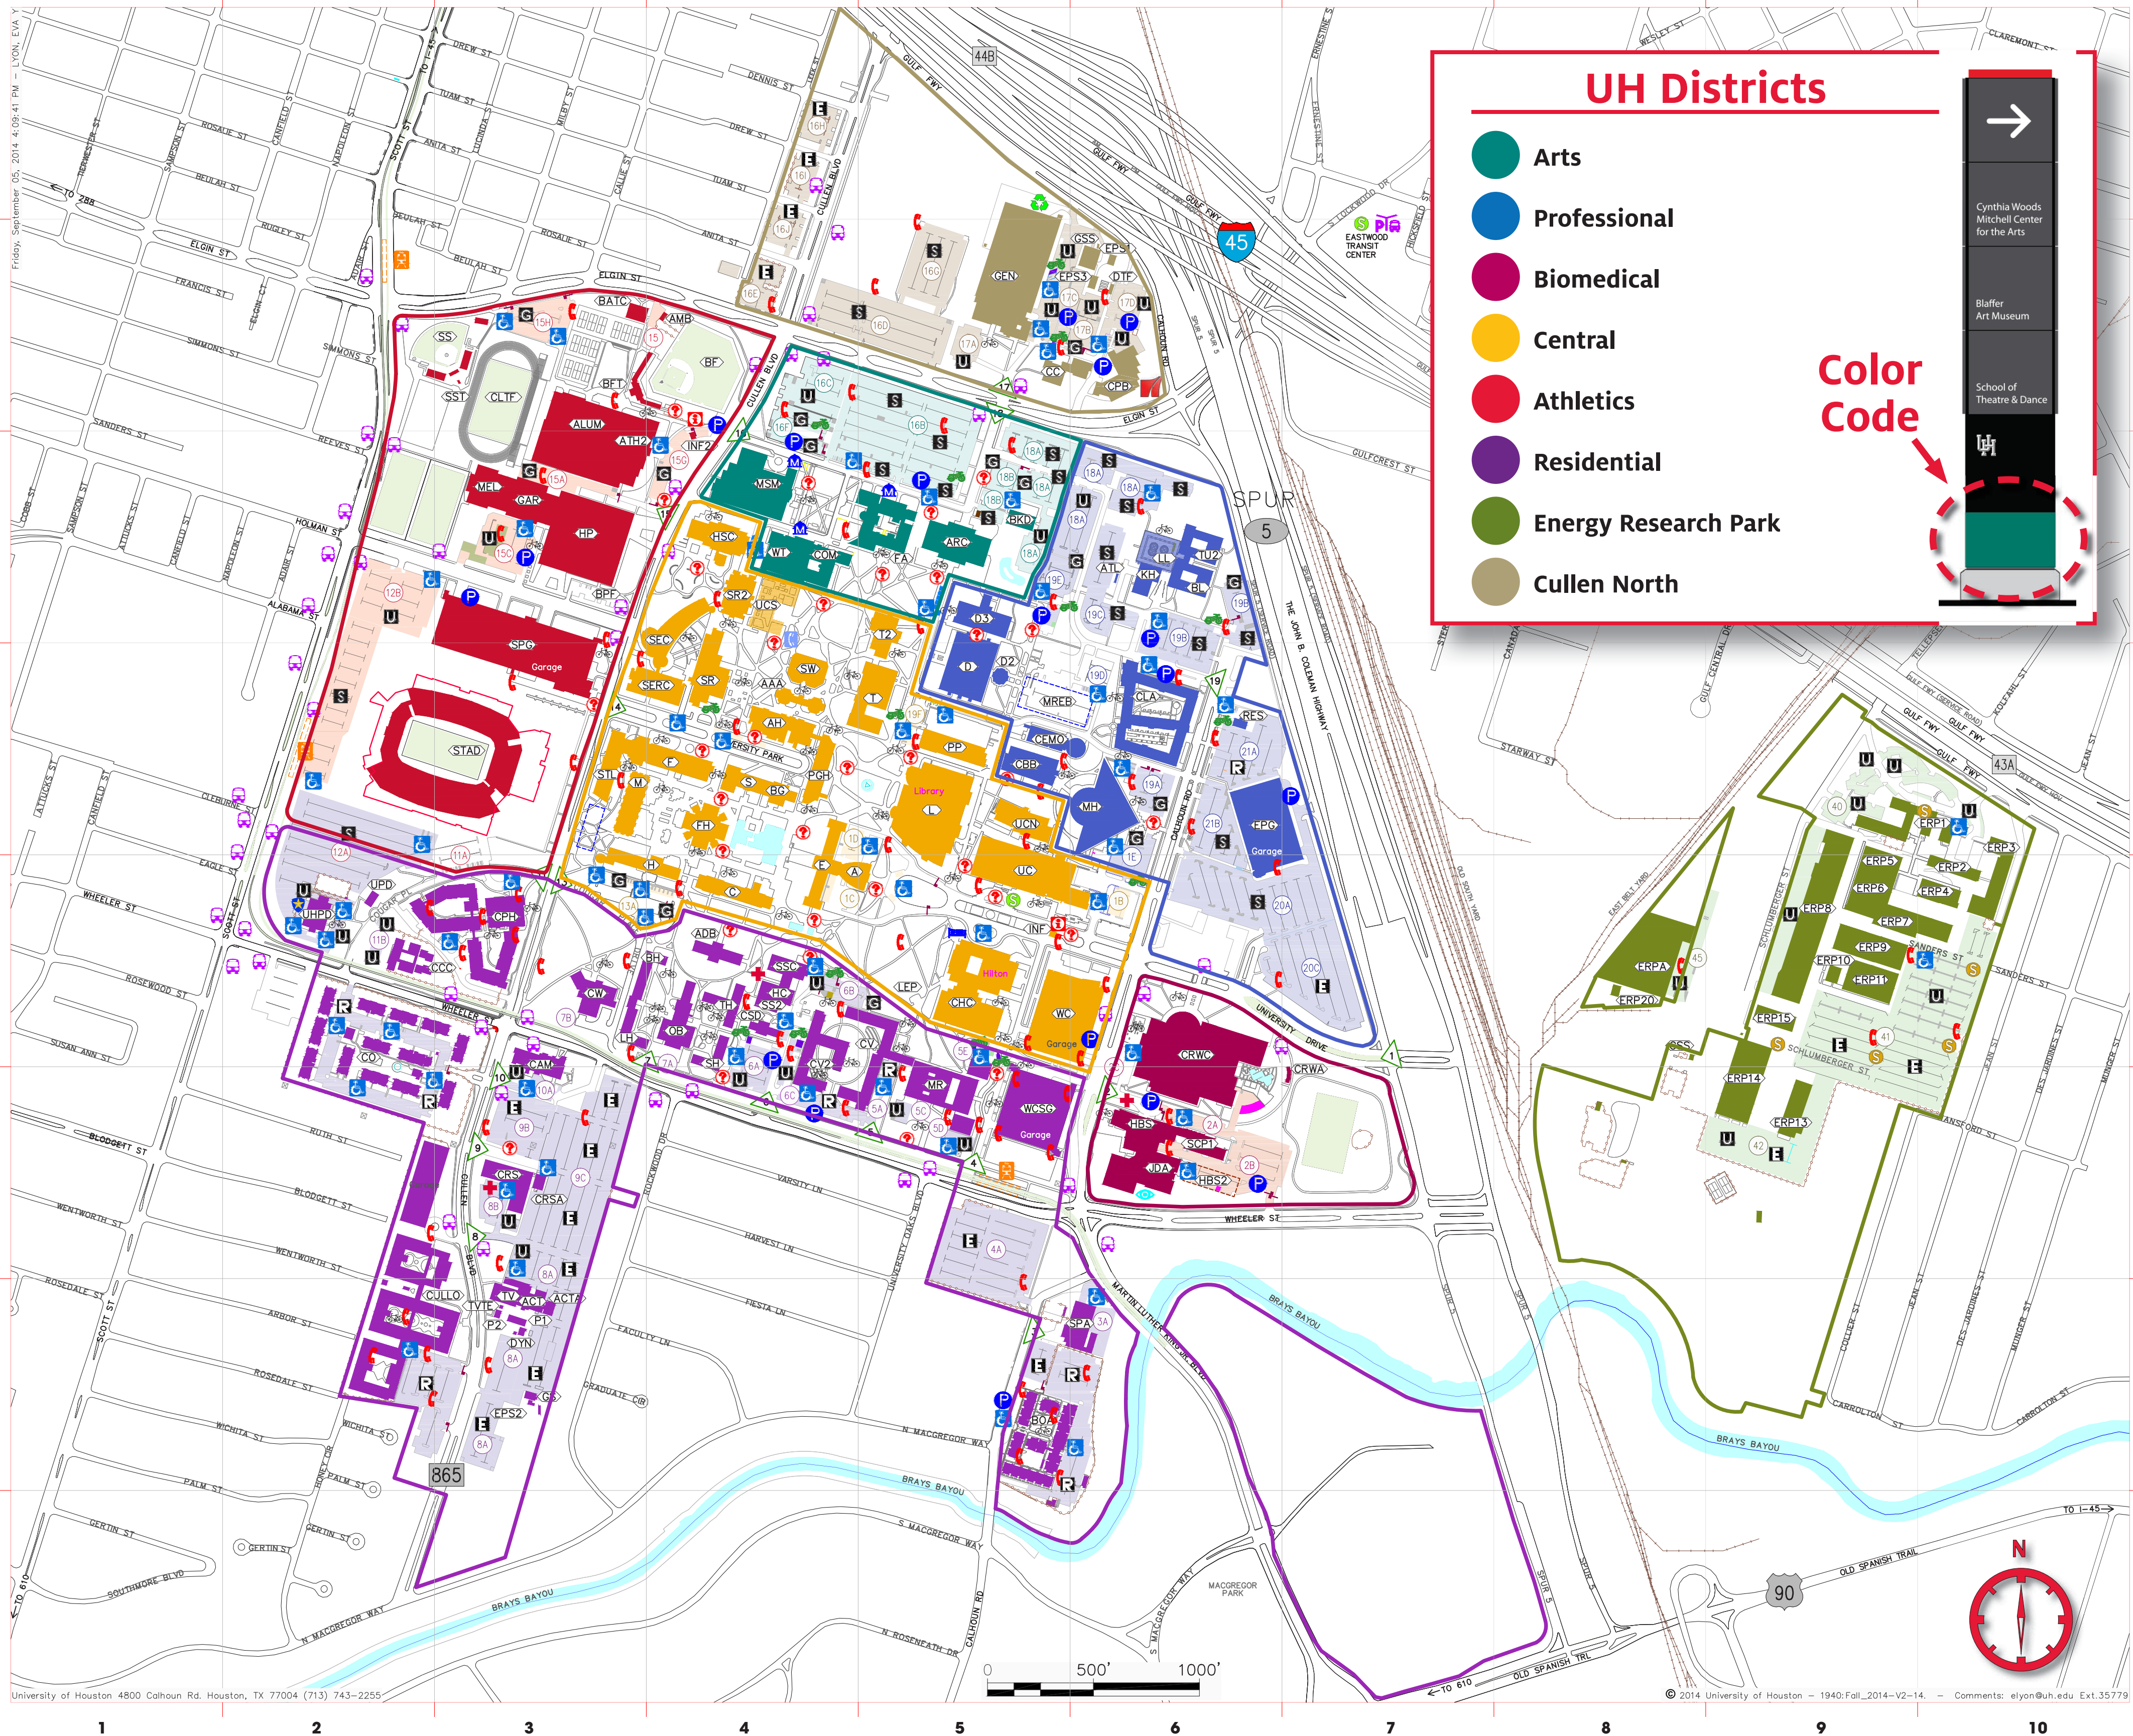

## Building list, sorted by building abbreviation

Abbr.	Building Name	UH District	Grid Cell
A	Cullen Performance Hall		D-4
AAA	Agnes Arnold Auditorium		E-4
ACT	Safety, Human Factors and Ergonomic Lab		B-3
ACTA	Texas Manufacturing Assistance Center		B-3
ADB	A.D. Bruce Religion Center		D-4
AGL	Science and Engineering Annex		E-5
AH	Agnes Arnold Hall		E-4
ALUM	Alumni Center		F-3
AMB	Athletics Maintenance Building		G-4
ARC	Gerald D. Hines College of Architecture		F-5
ATH2	Athletic Center		F-3
ATL	Atmospheric Testing Lab		F-3
BATC	Athletics Batting Cage		G-3
BF	Cougar Baseball Field		G-4
BFT	Cougar Field Ticket Booth		G-3
BH	Bates Residence Hall		D-3
BKD	The Burdette Keeland Jr. Design & Exploration Center		F-5
BL	Bates Law		F-6
BDA	Bayou Oaks Apartments		B5
BPF	Basketball Practice Facility		F-3
C	Roy G. Cullen		D-4
CAM	Isabel C. Cameron		C-3
CBB	University Classroom and Business Building		E-5
CC	Computing Center		G-5
CCC	Child Care Center		D-2
CEMO	Michael J. Cemo Hall		E-5
CHC	Conrad N. Hilton College of Hotel and Restaurant Management		D-5
CLA	Calhoun Lofts Apartments		E-6
CLTF	Carl Lewis International Track & Field Complex		G-3
CO	Cambridge Oaks Apartments		D-2
COM	Jack J. Valenti School of Communication		F-4
CPH	Cougar Place Apartments		D-3
CPB	LeRoy & Lucile Melcher Center for Public Broadcasting		G-6
CRS	Clinical Research Services Center		C-3
CRSA	Clinical Research Services Annex		C-3
CRWA	CRWC Annex		C-7
CRWC	Campus Recreation & Wellness Center		D-6
CSD	Justin Dart Jr. Center for Students with Disabilities		D-4
CSS	Cougar Substation		D-8
CULLO	Cullen Oaks Apartments		B-2
CV	Cougar Village		D-5
CV2	Cougar Village 2		D-4
CW	Cougar Woods Dining Hall		D-3
D	Cullen College of Engineering 1		E-5
D2	Engineering Lecture Hall		E-5
D3	Cullen College of Engineering 2		F-5
DTF	Bulk Fueling Diesel Tank Farm		G-6
DYN	Dynamometer Test Laboratory		B-3
E	Ezekiel W. Cullen		D-4
EEERC	Engineering Education Resource Center		E-5
EPG	East Parking Garage		E-6
EPH2	EHRM2		G-6
EPS2	Fire and Life Safety Storage		B-3
EPS3	EHRM1		G-6
ERP1	UH Energy Research Park 1		E-10
ERP10	UH Energy Research Park 10		D-9
ERP11	UH Energy Research Park 11		D-9
ERP13	UH Energy Research Park 13		C-9
ERP14	UH Energy Research Park 14		C-9
ERP15	Energy Device Fabrication Lab		D-10
ERP2	UH Energy Research Park 2		D-10
ERP20	UH Energy Research Park Storage		D-8
ERP3	UH Energy Research Park 3		D-10
ERP4	Conference & Research Building		D-10
ERP5	UH Energy Research Park 5		D-9
ERP6	UH Energy Research Park 6		D-9
ERP7	UH Energy Research Park 7		D-9
ERP8	UH Energy Research Park 8		D-9
ERP9	ConocoPhillips Petroleum Engineering		D-8
ERPA	UH Energy Research Park Annex		D-8
F	Lamar Fleming Jr.		F-4
FA	Fine Arts Building		F-5
FH	Stephen Power Farish Hall		E-4
GAR	Susanna Garrison Gymnasium		F-3
GEN	General Services Building		G-5
GS	Grounds Storage Building		B-3
GSS	General Services Storage		G-6
H	Fred J. Hayne		D-3
HBS	Health and Biomedical Sciences		C-6
HBS2	Health and Biomedical Sciences 2		C-6
HC	UH Health Center		D-4
HP	Hofheinz Pavilion		F-3
HSC	University of Houston Science Center		F-4
INF	Visitor Information Booth 1		D-5
INF2	Visitor Information Booth 2		F-4
JDA	J. Davis Armistead		F-4
KH	Max Krost Hall		F-6
KUHA	KUHA - Transmitter Building		F-4
KUHA2	KUHA - Renters Building		F-4
L	M.D. Anderson Library		E-5
LEP	Lynn Eusan Park		D-5
LL	Law Residence Hall		D-3
LL	John M. O'Quinn Law Library		F-6
M	Charles F. McElhinney Hall		F-3
MEL	Melcher Gymnasium Charter School		F-3
MH	LeRoy & Lucile Melcher Hall		F-6
MR	Libbie Shearn Moody Towers Residence Halls		C-5
MREB	Multidisciplinary Research and Engineering Building		E-5
MSM	Rebecca & John J. Moores School of Music/Moores Opera Center		F-4
OB	E.E. Oberholzer Residence Hall		D-4
P1	Cullen Annex Laboratory		B-3
P2	KUHT Fiber Optics Building		F-4
PGH	Philip Guthrie Hoffman Hall		F-3
PHA	College of Pharmacy - TX Medical Center		E-5
PP	Central Plant		F-6
RES	Chinese Star Restaurant		F-4
S	Science Building		F-4
SCP1	Satellite Central Plant1		C-6
SEC	Science & Engineering Classroom Building		F-4
SERC	Science & Engineering Research Center		F-4
SH	Settegast Residence Hall		D-4
SPA	South Park Annex		B-6
SPG	Stadium Parking Garage		E-3
SR	Science and Research 1		F-4
SR2	Science and Research 2		F-4
SS	Cougar Softball Stadium		G-3
SS2	Student Service Center 2		D-4
SSC	Student Service Center 1		D-4
SST	Cougar Softball Stadium Ticket Booth		G-3
STAD	TDECU Stadium		F-3
STL	Science Teaching Laboratory Building		E-3
SW	Graduate College of Social Work		E-4
T	Technology Annex		F-5
T2	College of Technology Building		F-5
TH	Taub Residence Hall		D-4
TMC	Paul Gervais Bell Building - TMC		F-6
TMC2	NCHP - TMC @ 2450 Holcombe Blvd.		D-2
TU2	Teaching Unit 2 Building		D-2
TV	Texas Learning & Computational Center Annex		B-3
TVTE	KUHT Telephone Equipment		B-3
UC	University Center		D-5
UCN	University Center North		F-5
UCS	University Center Satellite		F-4
UHPD	Dept of Public Safety - UH Police		D-2
UPD	UH-DPS Parking Enforcement		D-2
WC	Welcome Center & Parking Garage		D-5
WCSG	Welcome Center Student Garage		C-5
WT	Cynthia Woods Mitchell Ctr. For The Arts/Worham Theatre		F-4